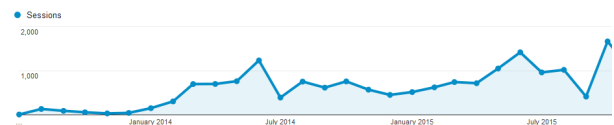

ABOUT OUR TEAM

Dr. Colleen Hathaway and Dr. Kristine Eiring are a dream team within the Sports Psychology arena. Colleen graduated from University of St. Thomas in 1993 with a B.S. in Corporate Fitness Science and Athletic Training. Dr. Kristine Eiring is a practicing psychologist who competed and set records for the University of Wisconsin-Madison track team.

SITE STATS

1,100
MONTHLY UNIQUE VISITORS

15%
TRAFFIC FROM REFERRALS

171
KEYWORDS RANKING IN GOOGLE

60%
TRAFFIC FROM ORGANIC SEARCH

2:11
AVERAGE SESSION LENGTH

READER PROFILE

The Psychology Of Sport website can be used by athletes, coaches and industry professionals alike to help themselves, their athletes or patients take their sport to greater heights.

POPULAR TOPICS

- Mindfulness
- Achieving Goals
- Attention
- Concentration
- Meditation
- Sport Psychology

SITE GROWTH

Psychologyofsport.net was launched in 2013, and has been on a steady growth curve ever since.