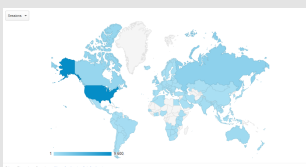

SITE STATS

1,100
MONTHLY UNIQUE VISITORS

15%
TRAFFIC FROM REFERRALS

171
KEYWORDS RANKING IN GOOGLE

60%
TRAFFIC FROM ORGANIC SEARCH

2:11
AVERAGE SESSION LENGTH

READER PROFILE

The Psychology Of Sport website can be used by athletes, coaches and industry professionals alike to help themselves, their athletes or patients take their sport to greater heights.

GEOGRAPHY

The large majority of visits come from North America

LAST UPDATED
12/11/2015

PARTNERSHIP OPPORTUNITIES

BANNER AD PLACEMENT:

\$450/mo

Banner ad placements are located within content links and sidebar links.